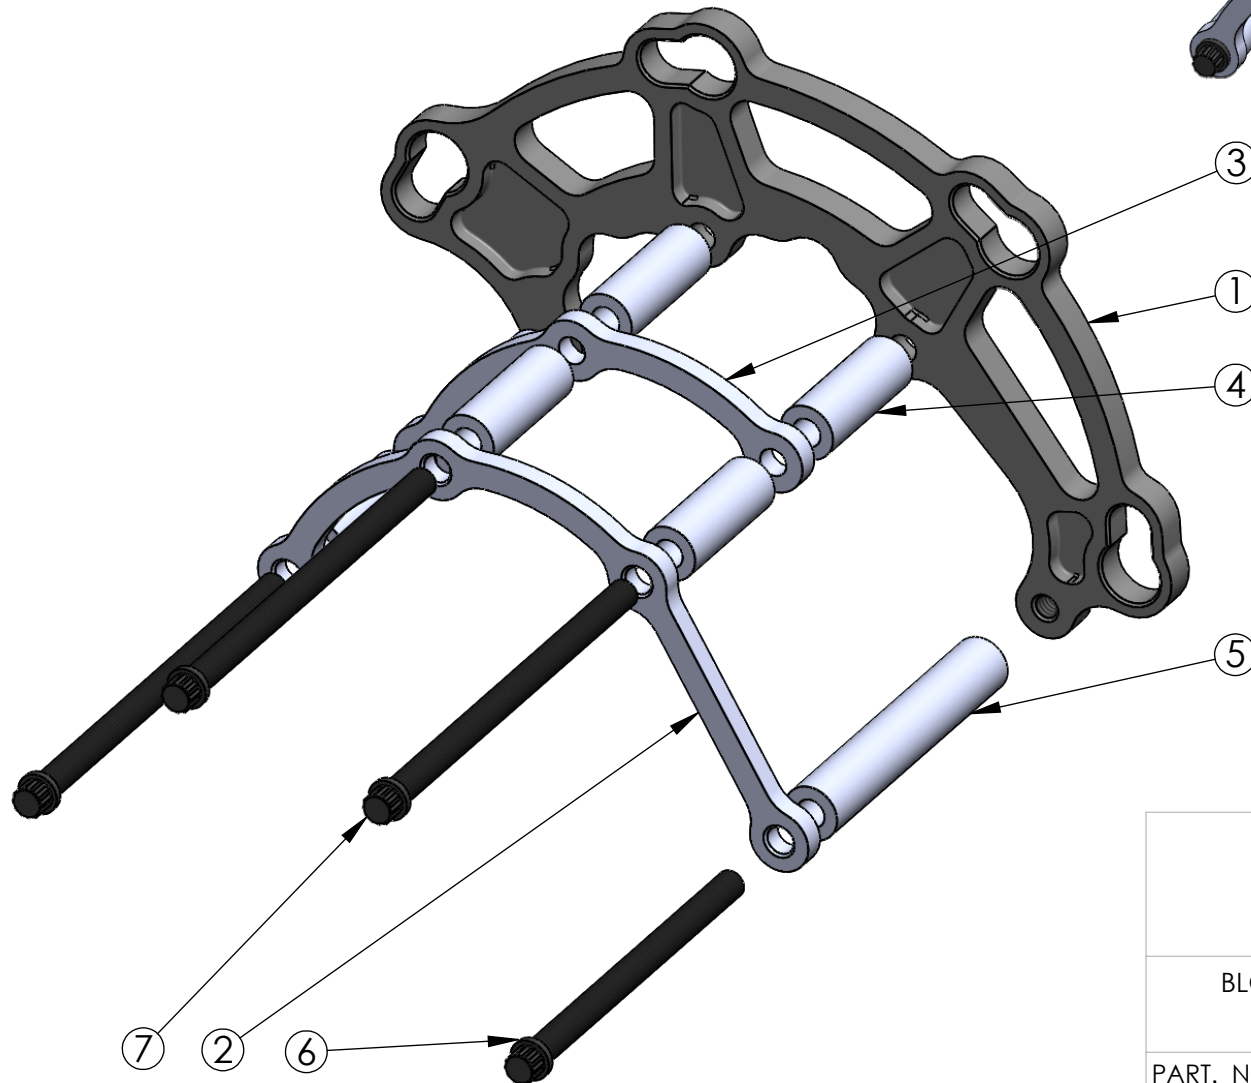

| ITEM | PART NO. | DESCRIPTION | QTY. |
|------|-----------|--|------|
| 1 | 103507-62 | FACE PLATE W_STARTER SCREW BLOWER | 1 |
| 2 | 103507-66 | FRONT BRACE BELT GUARD SCREW BLOWER | 1 |
| 3 | 103507-68 | CENTER BRACE BELT GUARD SCREW BLOWER | 1 |
| 4 | 103517-60 | STAND 0.625 X 1.69 BELT GUARD SCREW BLOWER | 6 |
| 5 | 103517-62 | STAND 0.625 X 3.63 BELT GUARD SCREW BLOWER | 1 |
| 6 | 356331-68 | 5/16-18 X 4.25 12PT | 1 |
| 7 | 356331-80 | 5/16-18 X 5.0 12PT | 3 |

RCD
ENGINEERING INCORPORATED
TEL: 530-292-3133 - FAX: 530-292-3738

BLOWER BELT GUARD W-STARTER SCREW BLOWER

PART. NO. 103507-0062

A SHEET 1 OF 1