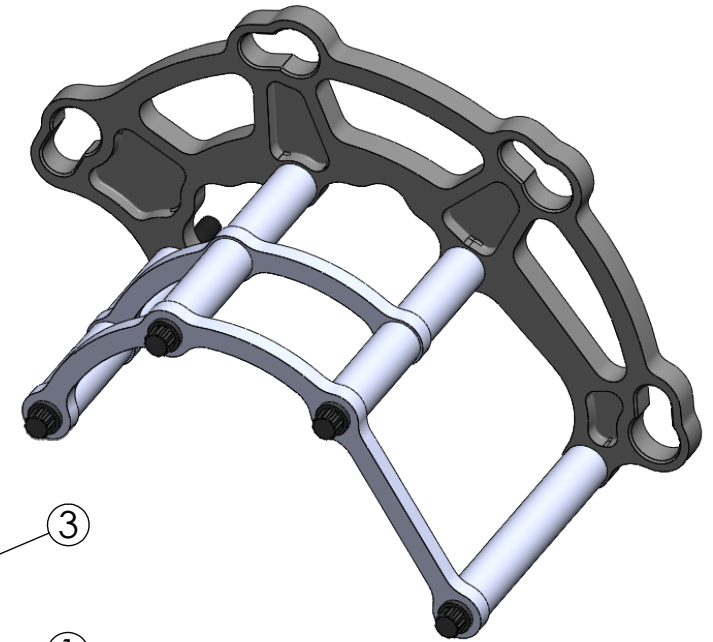

| ITEM | PART NO. | DESCRIPTION | QTY. |
|------|-----------|--|------|
| 1 | 103507-62 | FACE PLATE W_STARTER SCREW BLOWER | 1 |
| 2 | 103507-66 | FRONT BRACE BELT GUARD SCREW BLOWER | 1 |
| 3 | 103507-68 | CENTER BRACE BELT GUARD SCREW BLOWER | 1 |
| 4 | 103517-60 | STAND 0.625 X 1.69 BELT GUARD SCREW BLOWER | 6 |
| 5 | 103517-62 | STAND 0.625 X 3.63 BELT GUARD SCREW BLOWER | 1 |
| 6 | 356331-68 | 5/16-18 X 4.25 12PT | 1 |
| 7 | 356331-80 | 5/16-18 X 5.0 12PT | 3 |

RCD
ENGINEERING INCORPORATED
TEL: 530-292-3133 - FAX: 530-292-3738

BLOWER BELT GUARD W-STARTER SCREW BLOWER

PART. NO. 103507-0062

A SHEET 1 OF 1