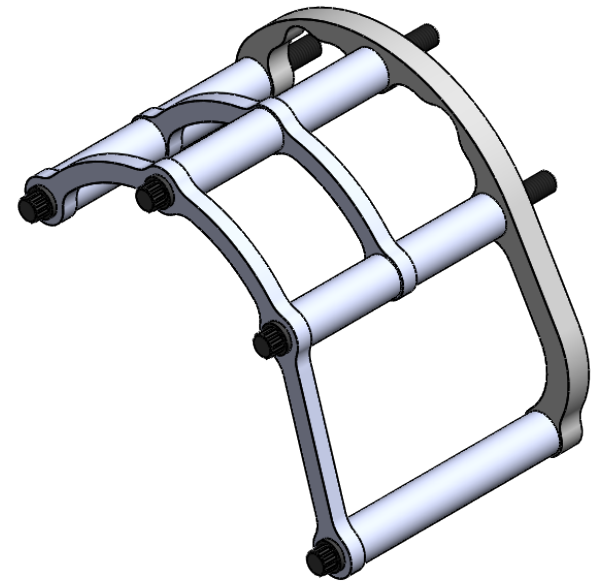

ITEM	PART NO.	DESCRIPTION	QTY.
1	103507-60	FACE PLATE SCREW BLOWER	1
2	103507-66	FRONT BRACE BELT GUARD SCREW BLOWER	1
3	103507-68	CENTER BRACE BELT GUARD SCREW BLOWER	1
4	103517-60	STAND 0.625 X 1.69 BELT GUARD SCREW BLOWER	6
5	103517-62	STAND 0.625 X 3.63 BELT GUARD SCREW BLOWER	1
6	356331-68	5/16-18 X 4.25 12PT	1
7	356331-80	5/16-18 X 5.0 12PT	3

ENGINEERING INCORPORATED
TEL: 530-292-3133 - FAX: 530-292-3738

BLOWER BELTGUARD SCREW BLOWER

PART. NO. 103507-0060

A SHEET 1 OF 1