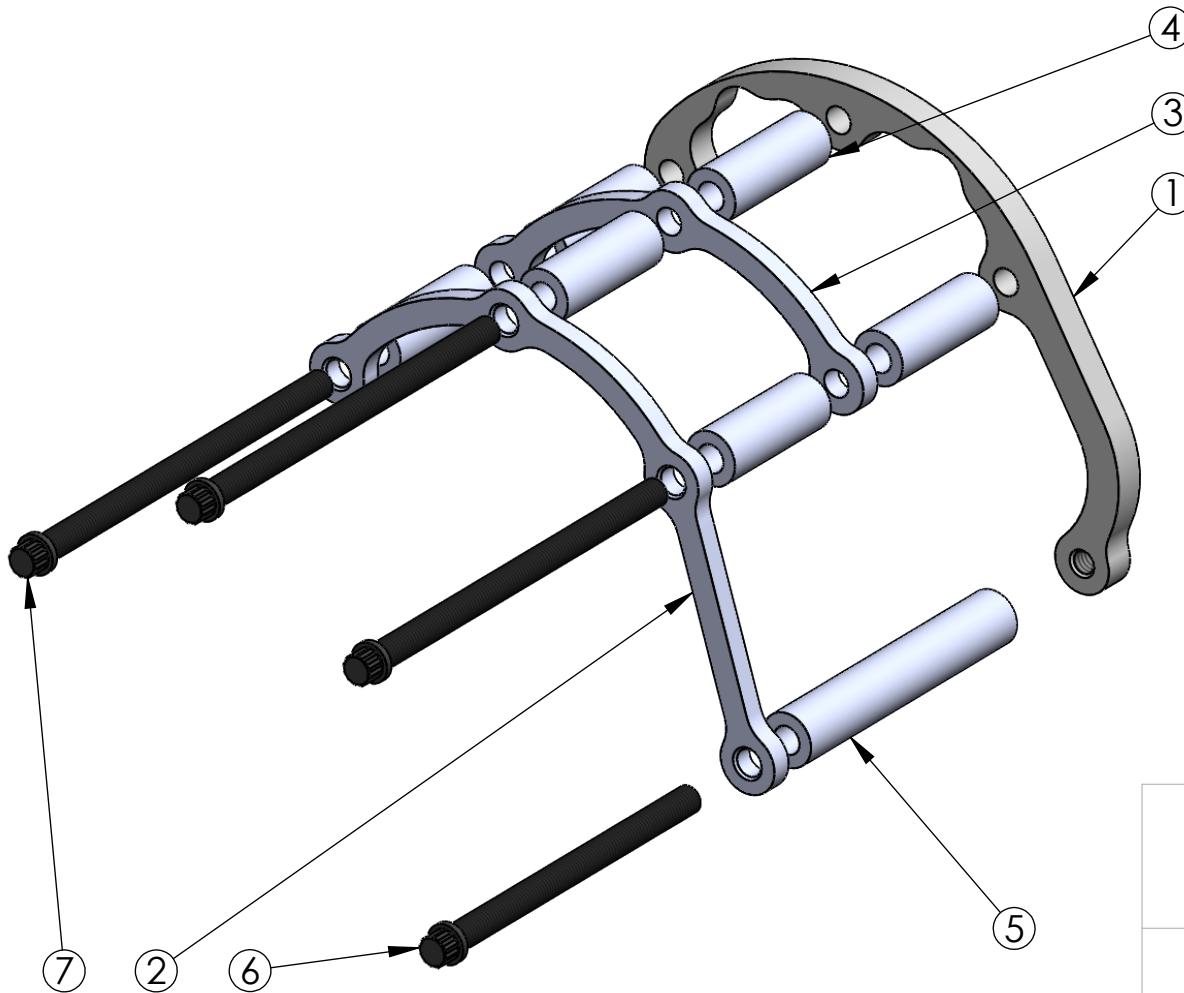

ITEM	PART NO.	DESCRIPTION	QTY.
1	103507-60	FACE PLATE SCREW BLOWER	1
2	103507-66	FRONT BRACE BELT GUARD SCREW BLOWER	1
3	103507-68	CENTER BRACE BELT GUARD SCREW BLOWER	1
4	103517-60	STAND 0.625 X 1.69 BELT GUARD SCREW BLOWER	6
5	103517-62	STAND 0.625 X 3.63 BELT GUARD SCREW BLOWER	1
6	356331-68	5/16-18 X 4.25 12PT	1
7	356331-80	5/16-18 X 5.0 12PT	3

ENGINEERING INCORPORATED
TEL: 530-292-3133 - FAX: 530-292-3738

BLOWER BELTGUARD SCREW BLOWER

PART. NO. 103507-0060

A SHEET 1 OF 1