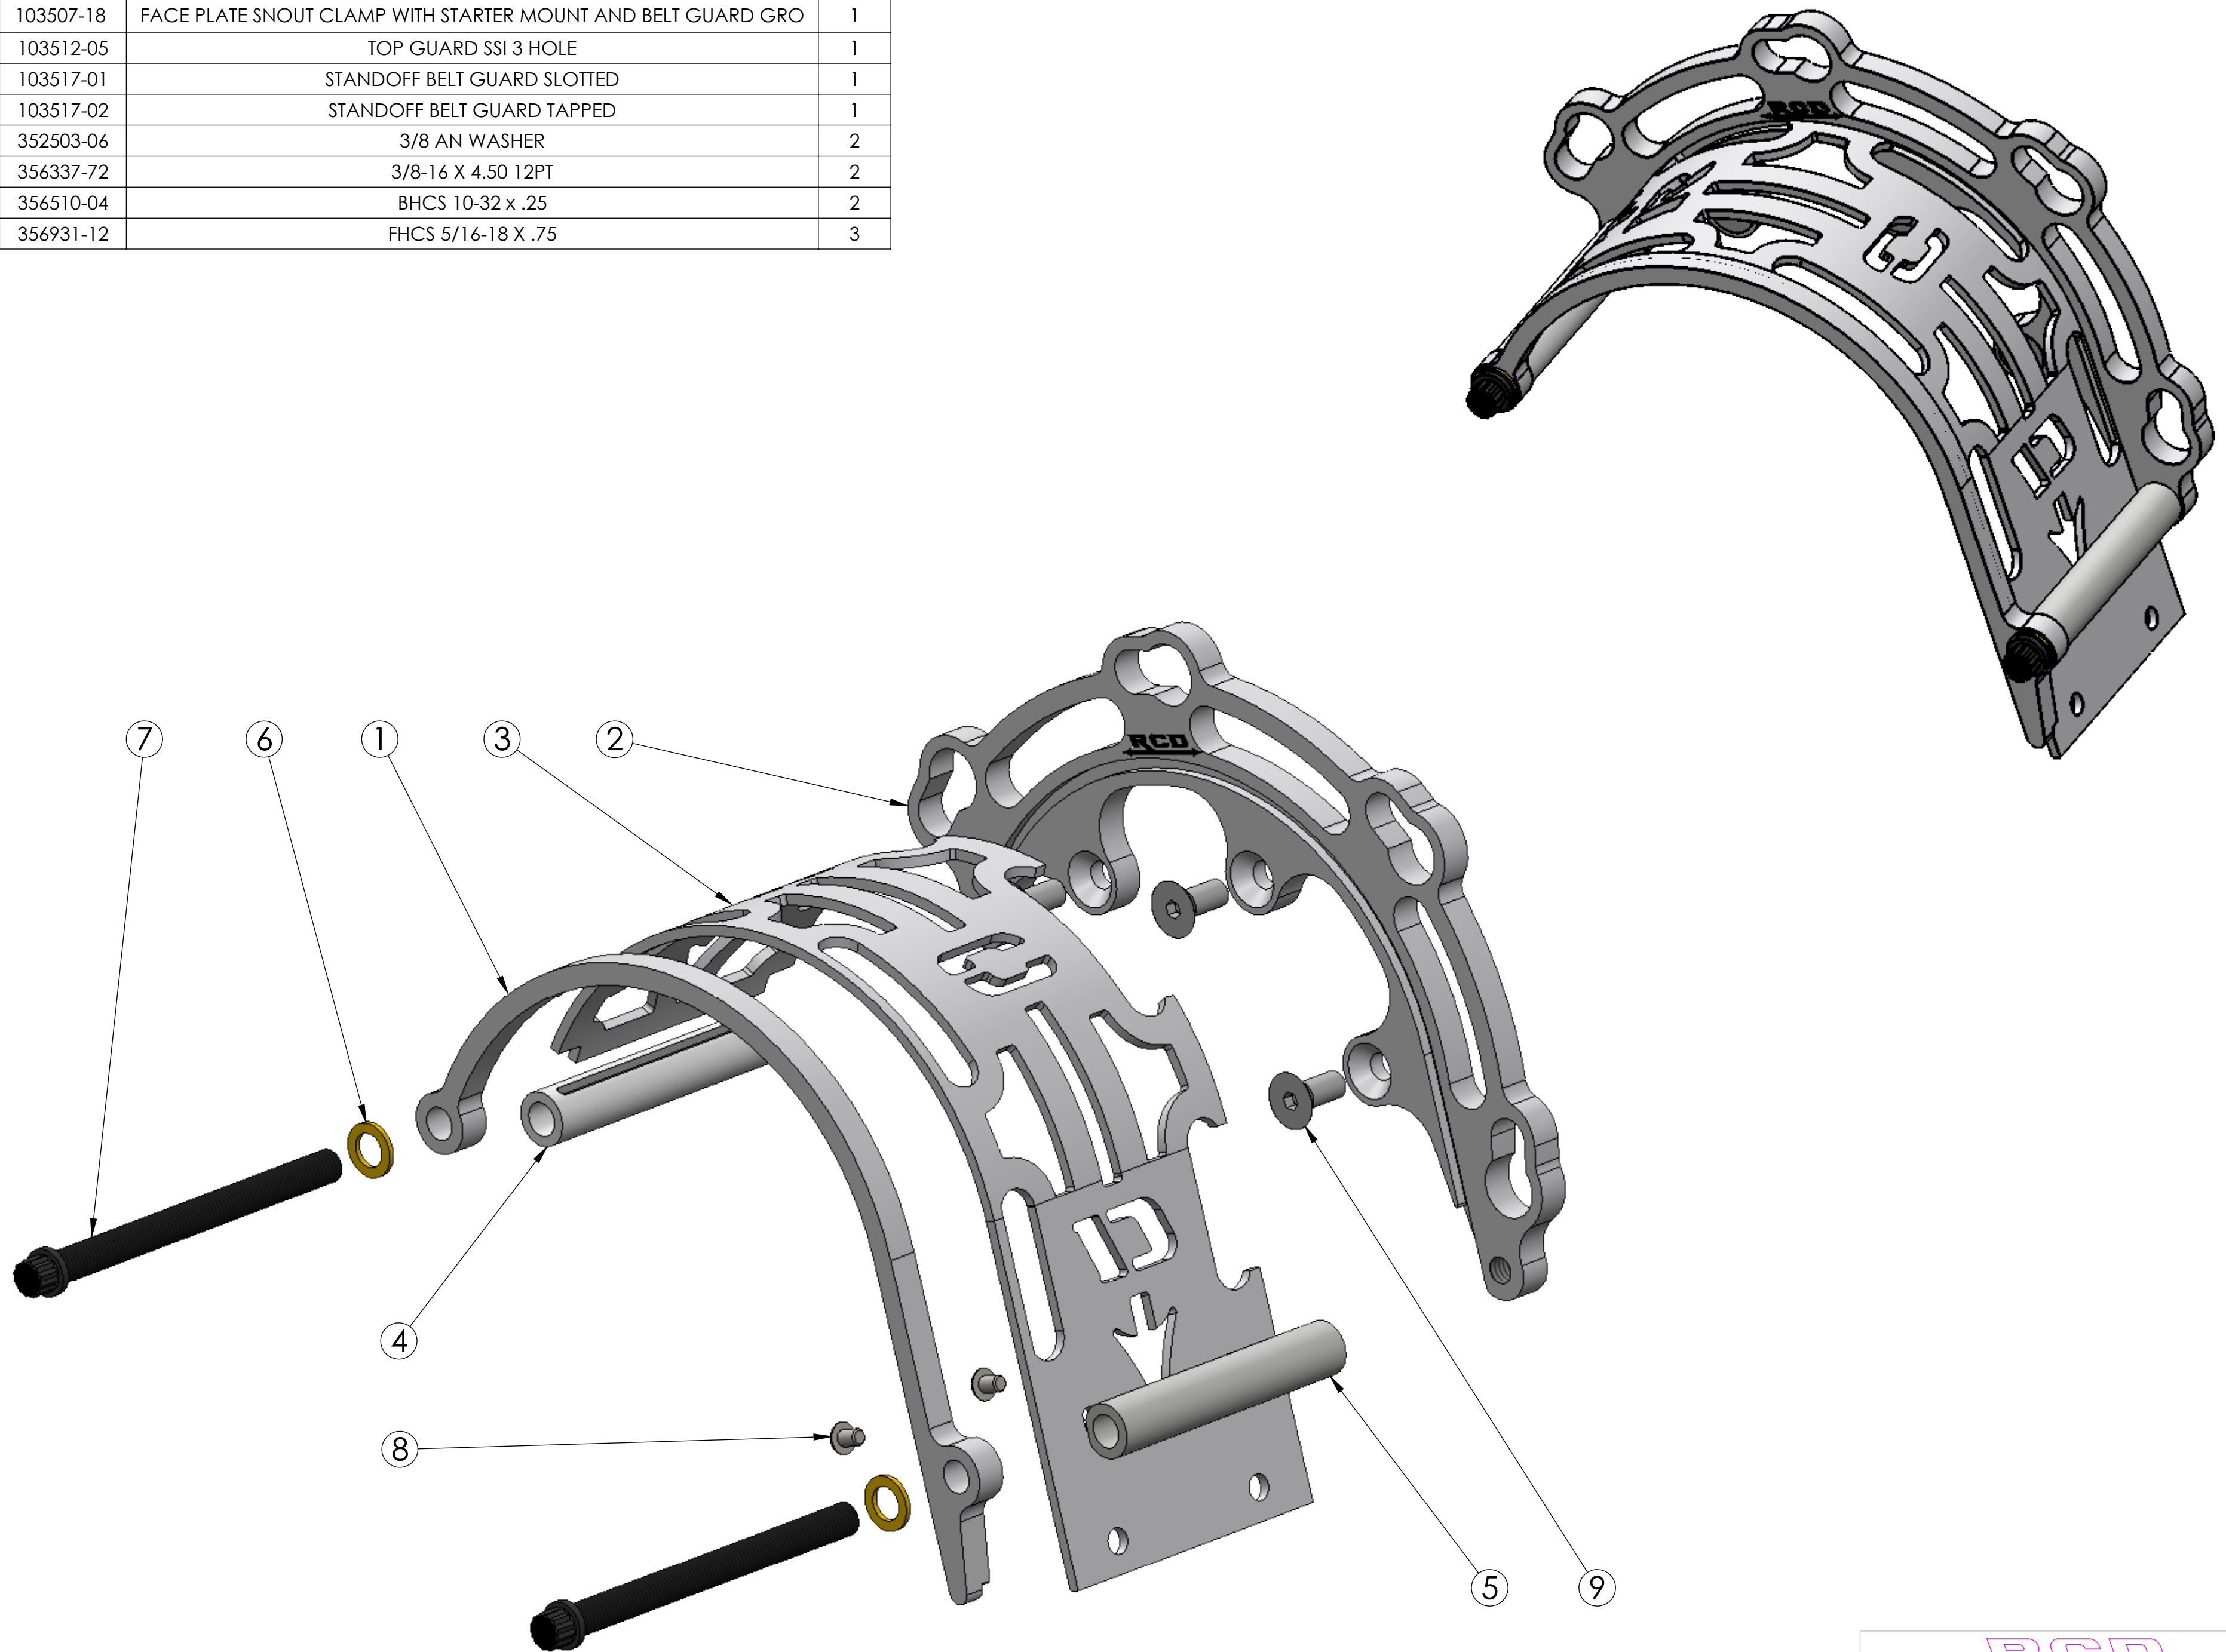

ITEM	PART NO.	DESCRIPTION	QTY.
1	103507-01	FRONT BRACE ALL BELT GUARDS	1
2	103507-18	FACE PLATE SNOOUT CLAMP WITH STARTER MOUNT AND BELT GUARD GRO	1
3	103512-05	TOP GUARD SSI 3 HOLE	1
4	103517-01	STANDOFF BELT GUARD SLOTTED	1
5	103517-02	STANDOFF BELT GUARD TAPPED	1
6	352503-06	3/8 AN WASHER	2
7	356337-72	3/8-16 X 4.50 12PT	2
8	356510-04	BHCS 10-32 x .25	2
9	356931-12	FHCS 5/16-18 X .75	3

BLOWER BELT GUARD W-STARTER SNOOUT MOUNTED