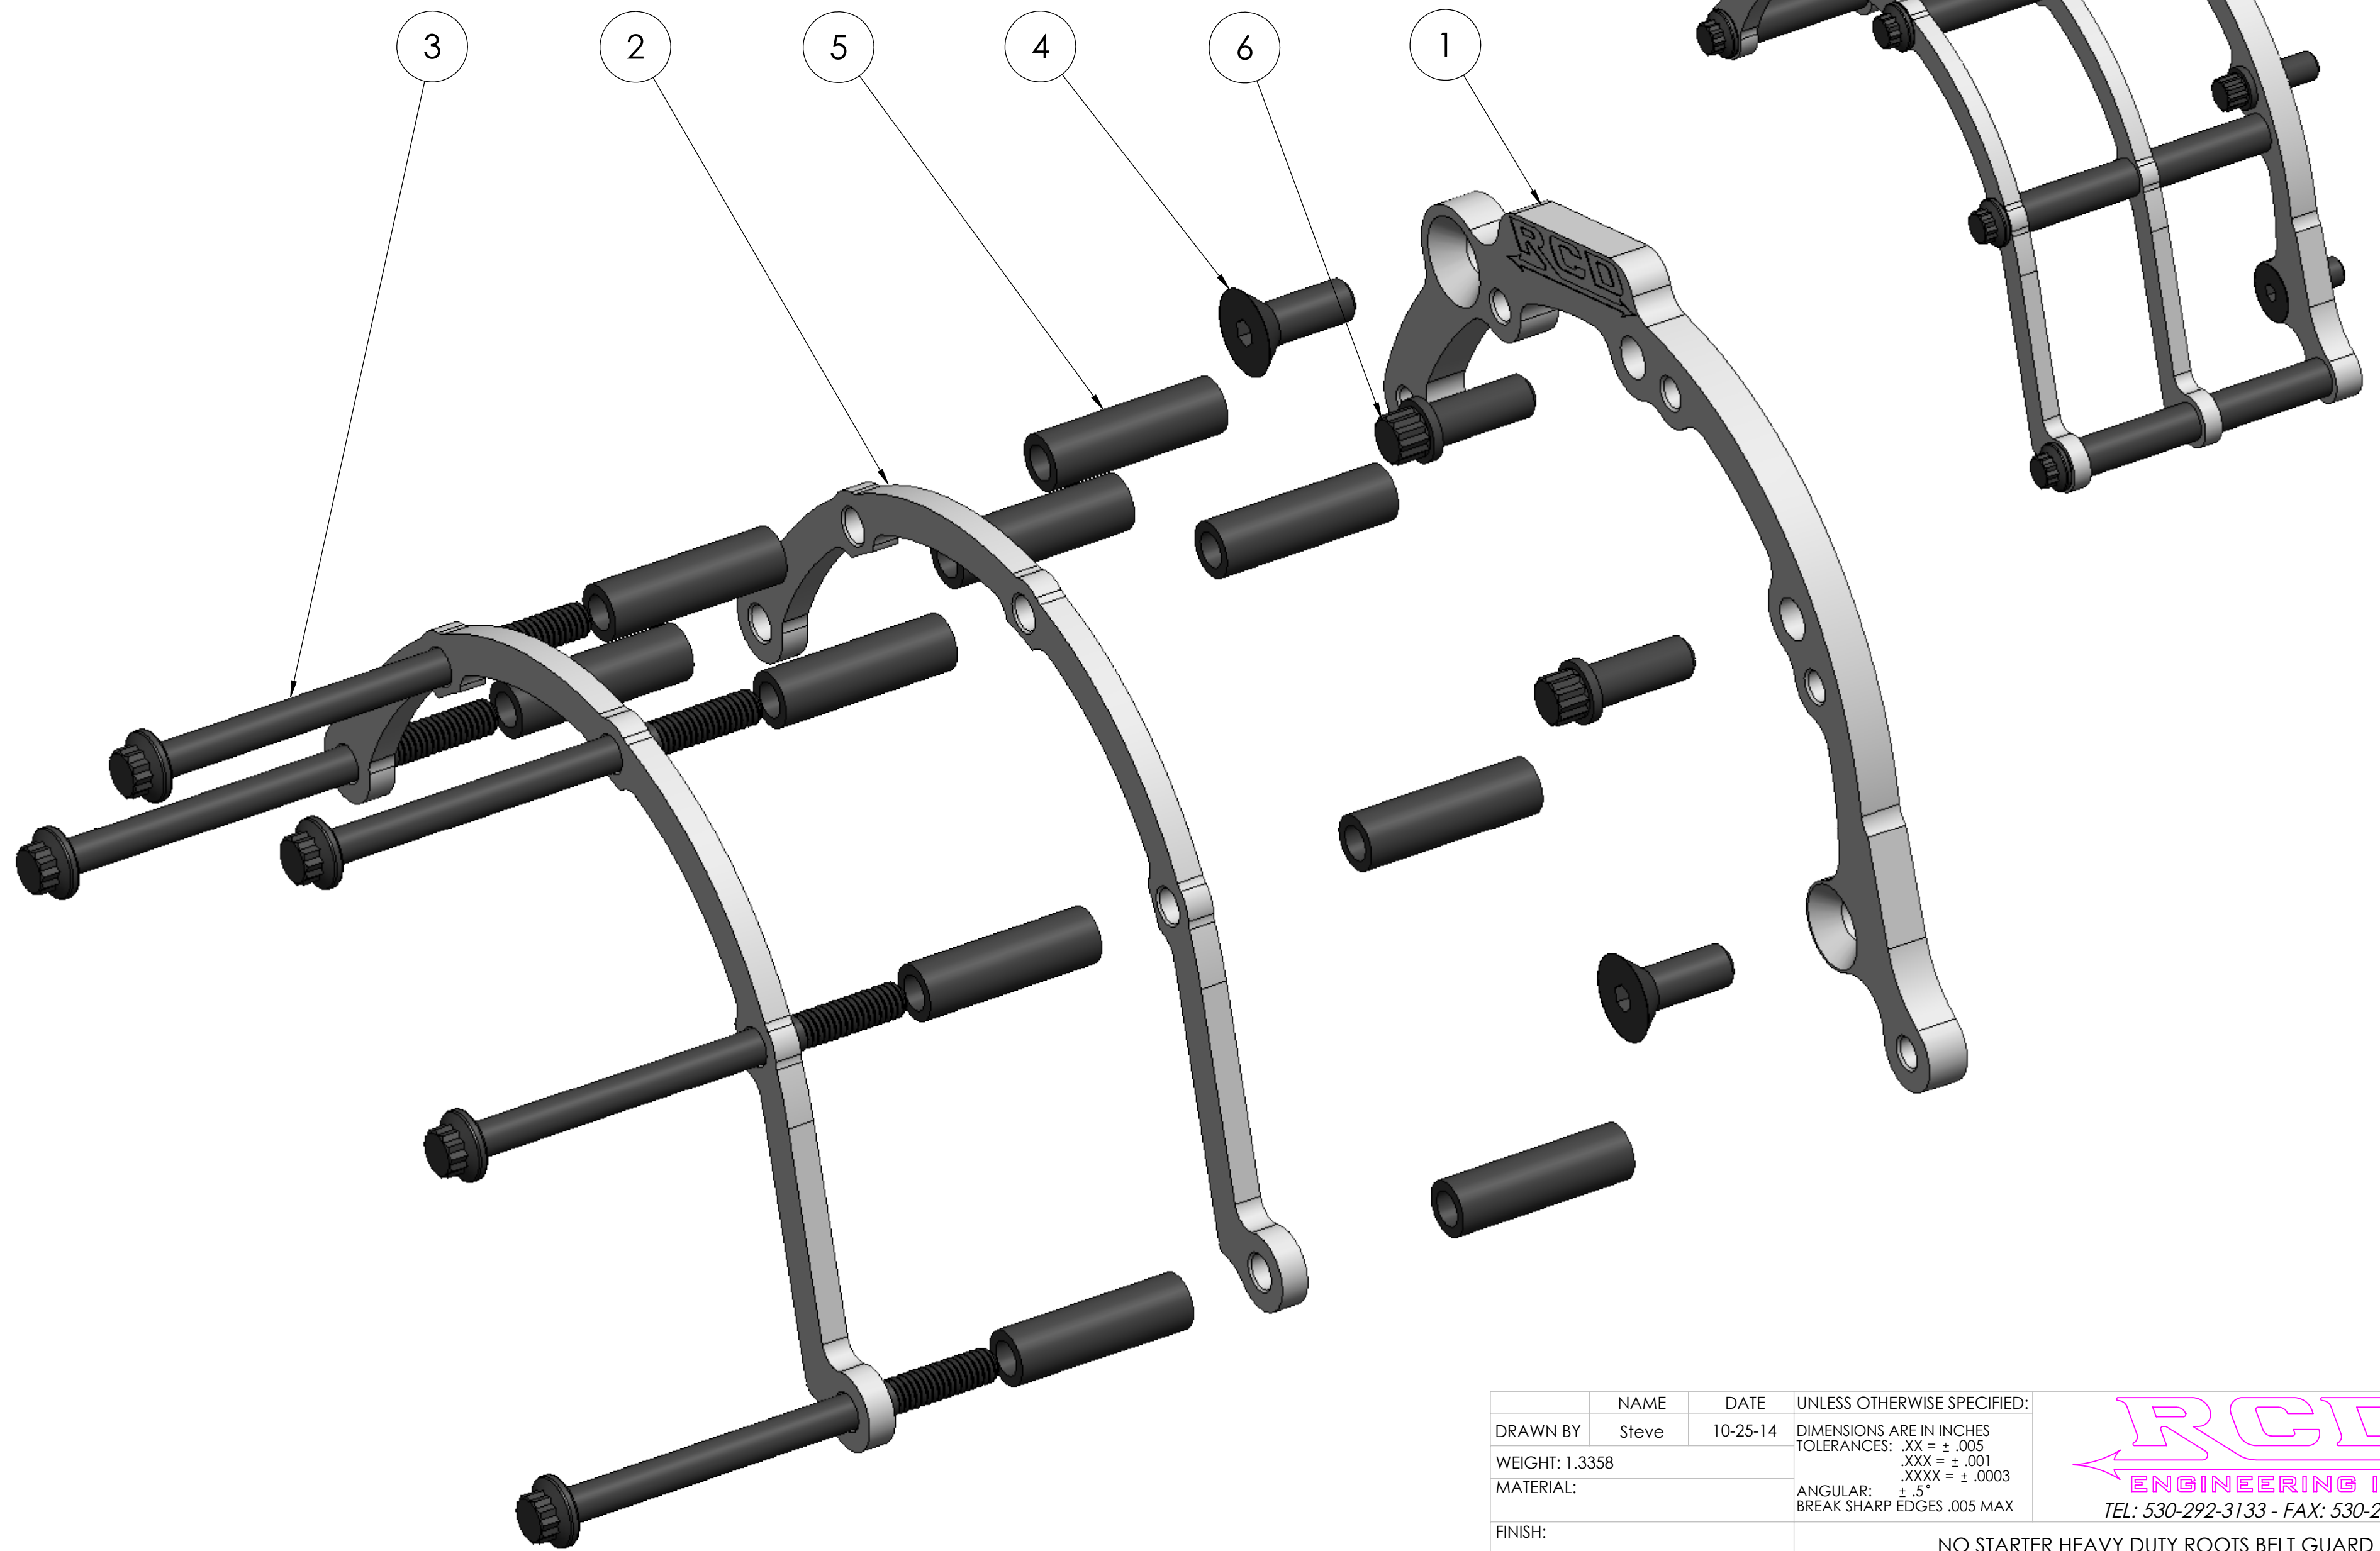

ITEM	PartNo	DESCRIPTION	QTY.
1	103507-07	FACE PLATE STD ROOTS NO STARTER	1
2	103507-74	FRONT BRACE HD BELT GUARD	2
3	356331-68	BOLT 12 PT .312-18 x 4.25 LONG	5
4	356937-16	FHCS 3/8-16 X 1.00	2
5	103517-15	SPACER .316 x .50 x 1.688 LONG	10
6	356337-16	3/8-16 X 1.0 12PT	2

NAME	DATE	UNLESS OTHERWISE SPECIFIED:	 TEL: 530-292-3133 - FAX: 530-292-3738
DRAWN BY: Steve	10-25-14	DIMENSIONS ARE IN INCHES TOLERANCES: .XX = ± .005 .XXX = ± .001 .XXXX = ± .0003	
WEIGHT: 1.3358		ANGULAR: ± .5°	
MATERIAL:		BREAK SHARP EDGES .005 MAX	
FINISH:	NO STARTER HEAVY DUTY ROOTS BELT GUARD		
HEAT TREAT:	PART. NO. 103507-0003	SIZE C	REV
DWG LOCATION: C:\EngAtSteve\Doc_Control\103507-0003 HEAVY DUTY ROOTS BELT GUARD NO STARTER\			SCALE: 1:1
DWG FILE: 103507-0003 NO STARTER HEAVY DUTY ROOTS BELT GUARD			SHEET 1 OF 1
MODEL LOCATION: C:\EngAtSteve\Doc_Control\103507-0003 HEAVY DUTY ROOTS BELT GUARD NO STARTER\			
MODEL FILE: 103507-0003 NO STARTER HEAVY DUTY ROOTS BELT GUARD			