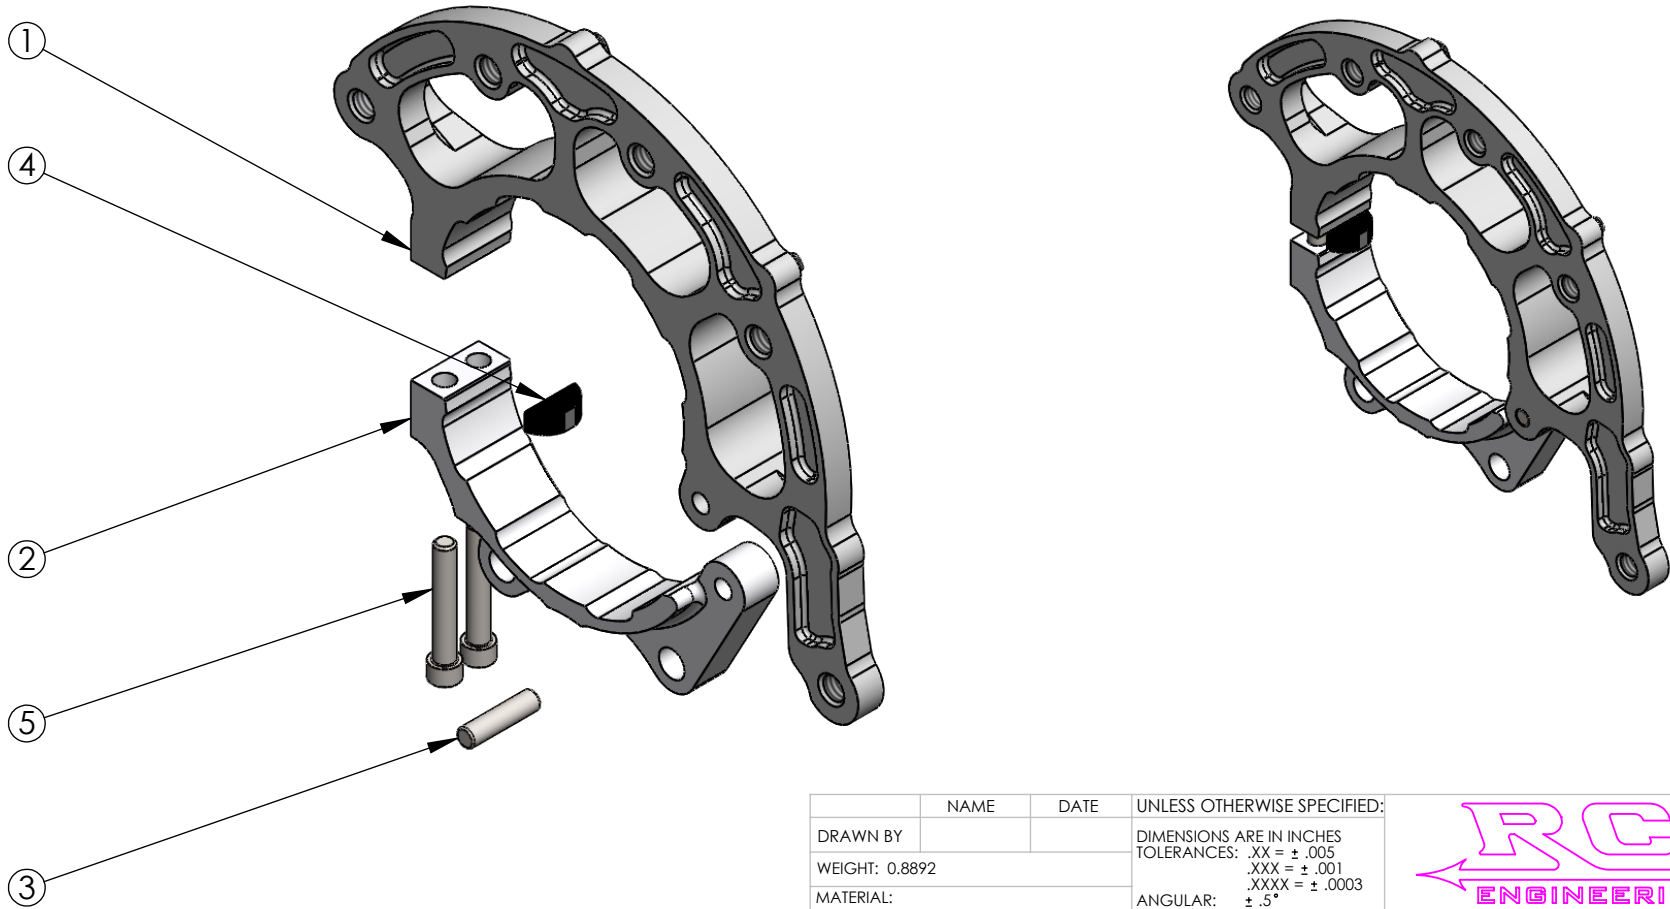

ITEM	PART NO.	DESCRIPTION	QTY.
1	103507-52	FACE PLATE W-SNOUT CLAMP 2 PC NO STARTER MOUNT	1
2	103507-53	FACE PLATE CAP 2 PC FUNNY CAR	1
3	353513-16	DP 1/4 x 1.0	1
4	354510-25	WOODRUFF KEY #806	1
5	357425-24	SHCS 1/4-20 x 1.50	2

	NAME	DATE	UNLESS OTHERWISE SPECIFIED:	<p>TEL: 530-292-3133 - FAX: 530-292-3738</p>
DRAWN BY			DIMENSIONS ARE IN INCHES	
WEIGHT: 0.8892			TOLERANCES: .XX = ± .005 .XXX = ± .001 .XXXX = ± .0003	
MATERIAL:			ANGULAR: ± .5° BREAK SHARP EDGES .005 MAX	
FINISH:	FACE PLATE SNOUT NO STARTER MOUNT ASSY			
HEAT TREAT:	PART. NO. 103507-0052			SIZE A REV
DWG LOCATION: F:\Doc_Control\103507-0052 FACEPLATE SNOUT NO STARTER MOUNT ASSY\ DWG FILE: 103507-0052 FACEPLATE SNOUT NO STARTER MOUNT ASSY				SCALE: 1:2
MODEL LOCATION: F:\Doc_Control\103507-0052 FACEPLATE SNOUT NO STARTER MOUNT ASSY\ MODEL FILE: 103507-0052 FACEPLATE SNOUT NO STARTER MOUNT ASSY				SHEET 1 OF 1