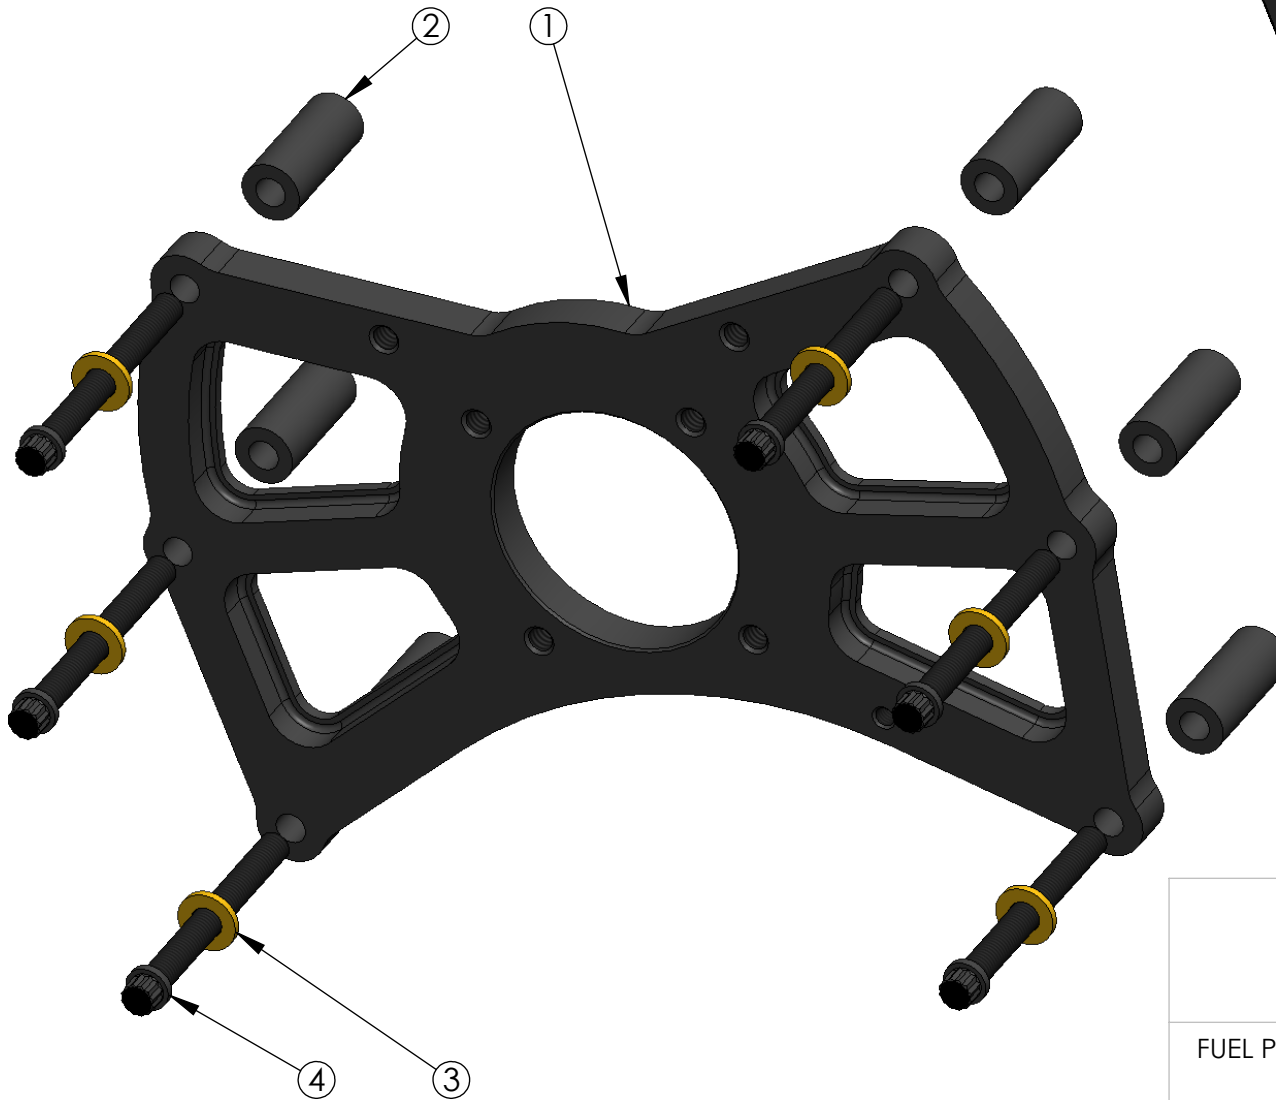

ITEM	PART NO.	DESCRIPTION	QTY.
1	250400-17	MOUNT PLATE CAM DRIVEN BBC-TALL	1
2	354810-18	SPACER .25 x .50 x 1.15	6
3	352503-04	1/4 AN WASHER	7
4	356325-36	1/4-20 X 2.25 12PT	6

RCD
 ENGINEERING INCORPORATED
 TEL: 530-292-3133 - FAX: 530-292-3738

FUEL PUMP MOUNT PLATE FOR BBC TALL JESEL BELT DRIVE
 STD