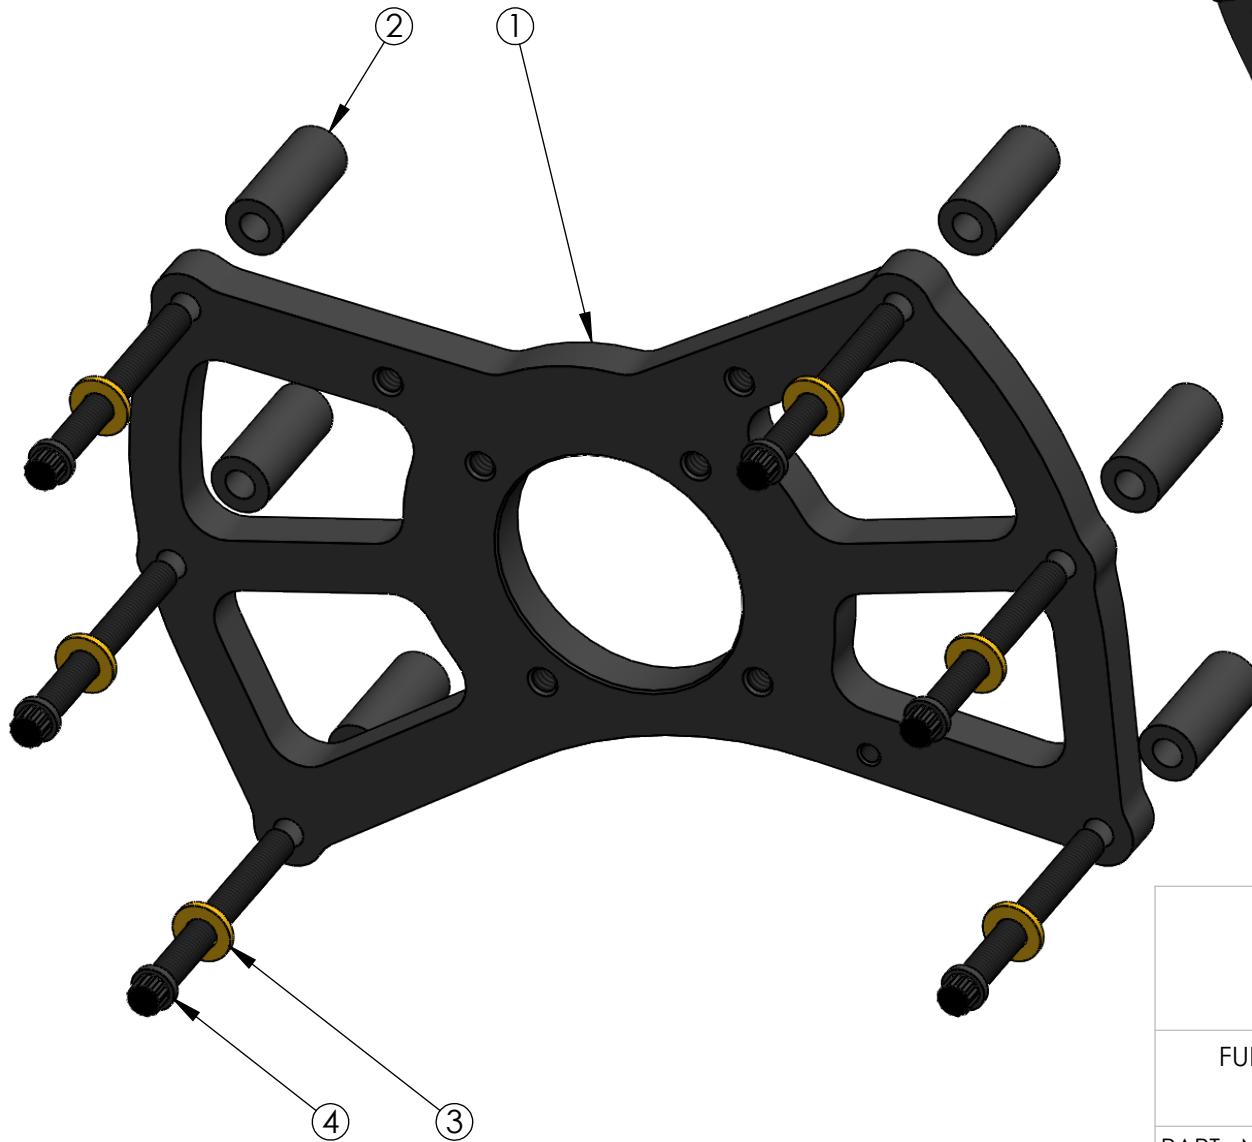

ITEM	PART NO.	DESCRIPTION	QTY.
1	250400-16	MOUNT PLATE CAM DRIVEN BBC STD	1
2	14461-60	SPACER .25 x .50 x 1.15	6
3	352503-04	1/4 AN WASHER	6
4	356325-36	1/4-20 X 2.25 12PT	6

FUEL PUMP MOUNT PLATE FOR BBC JESEL DRIVE STD