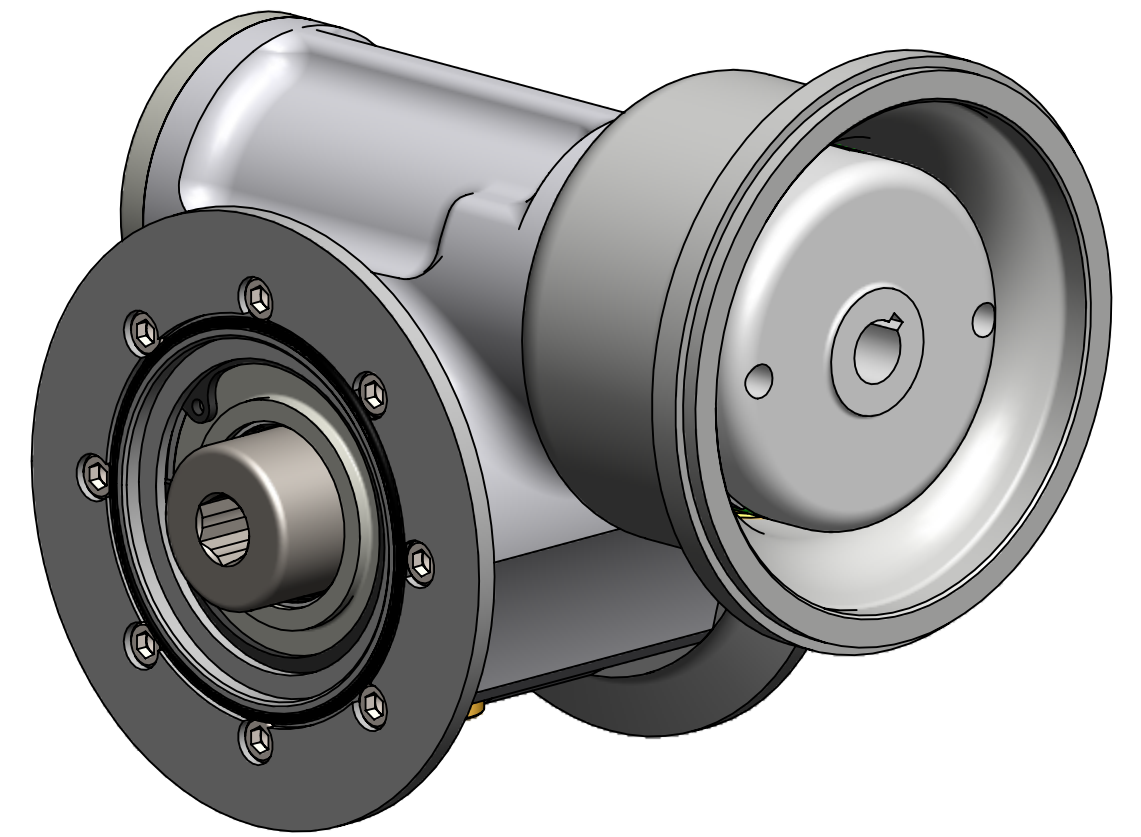

ITEM	PartNo	DESCRIPTION	QTY.
1	301830-02	COUPLER HALF MSD MAGNETO	1
2	302506-01	RING SIDE FLANGE CHANGE	1
3	302507-10	SIDE FLANGE DRIVEN FRONT MAG DRIVE	2
4	302507-11	HOUSING FRONT MAG DRIVE BOLT ON STYLE	0.677
5	302507-12	HOUSING CAP FRONT MAG DRIVE	1
6	302507-13	HOUSING EXTENSION FOR MSD 44	1
7	302507-14	COUPLER HALF ROTEX SPLINED w-magnet pocket	1
8	302507-15	OUTPUT SHAFT MAG DRIVE 90 DEGREE SPLINE W-SEAL	1
9	302521-07	GEAR DRIVER W-SPLINE 90 DEG MAG DRIVE	1
10	302521-09	SLEAVE FOR SPLINED INPUT SHAFT	1
11	302521-27	INPUT SHAFT FRONT MAG DRIVE 90 DEG SPLINE .375 HEX	1
12	302521-41	GEAR DRIVEN 13T RH 32.5 HELIX 14.15DP	1
13	302526-45	SEAL RETAINER FRONT MAG DRIVE	1
14	302526-60	BUSHING BRONZE MC-7815K29	1
15	350522-13	20 X 32 X 7 BALL BRG DBL SEAL	1
16	350522-20	6005 25 X 47 X 12 BALL BRG DBL SEAL	2
17	351005-118	SNAP RING INT 1.188 HOUSING x .05	1
18	351005-185	SNAP RING INT 1.85 HOUSING x .062	2

ITEM	PartNo	DESCRIPTION	QTY.
19	351010-66	SNAP RING EXT .669 SHAFT	1
20	351505-21	0.875 X 1.125 X 0.125 SEAL NEOPRENE 1 LIP	1
9	351505-27	SEAL 1.000 X 1.25 X 0.125 NEOPRENE 1 LIP	1
22	351550-24	024 "O" RING .070 X 1.125	2
23	351550-32	032 "O" RING .07 x 1.875	1
24	351550-34	034 "O" RING 0.70 X 2.125	2
25	351550-35	035 "O" RING .07 x 2.25	2
26	352503-05	5/16 AN WASHER	1
27	352503-06	3/8 AN WASHER	1
28	352504-04	WASHER 0.2 THK 0.98 DIA W-C-BORE	1
29	353533-16	3/16 x 1.00 SPRING PIN SLOTTED	1
30	354910-25	ROTEX SPYDER #24 GREEN	1
31	355431-10	5/16-24 NUT HEX FLANGED LOCK	1
32	356808-10	FHCS 8-32 X 0.625	3
33	357308-06	SHCS 8-32 x .375	16
34	357308-08	SHCS 8-32 x .50	6
35	357625-08	HHB 1/4-28 x .50	1
36	359950-03	-3 AN PLUG	2

FRONT MAGNETO DRIVE CW ROTATION .375 HEX