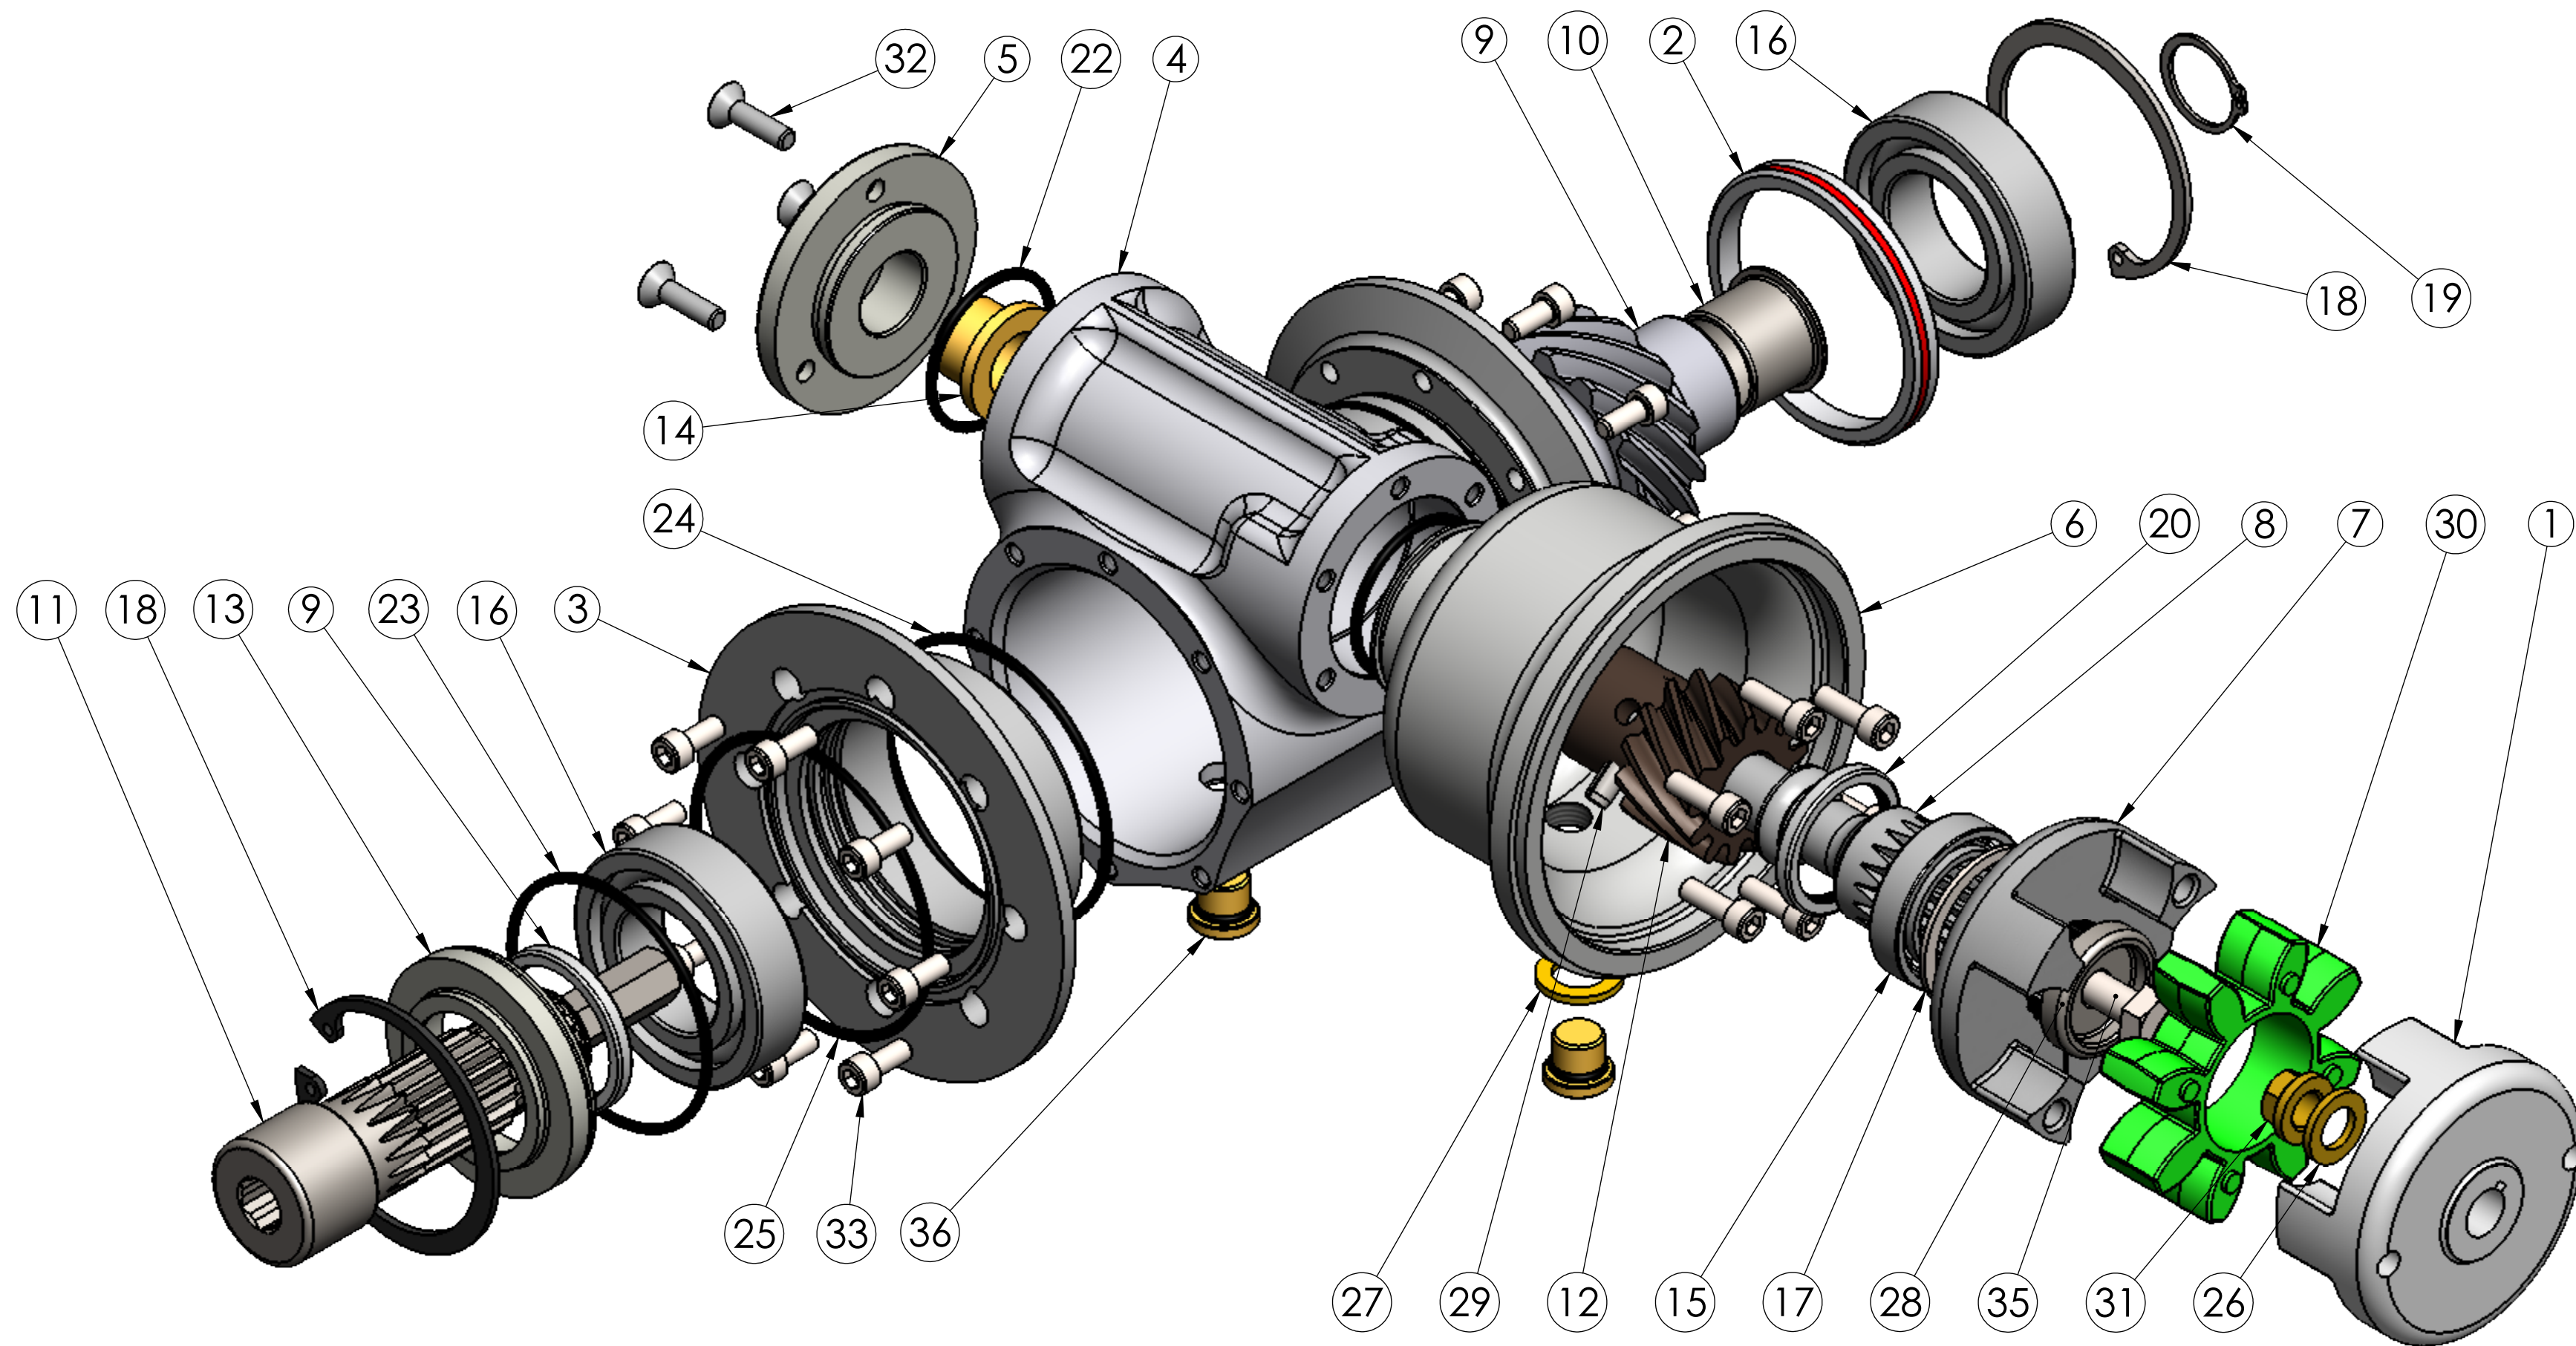

ITEM	PartNo	DESCRIPTION	QTY.
1	301830-02	COUPLER HALF MSD MAGNETO	1
2	302506-01	RING SIDE FLANGE CHANGE	1
3	302507-10	SIDE FLANGE DRIVEN FRONT MAG DRIVE	2
4	302507-11	HOUSING FRONT MAG DRIVE BOLT ON STYLE	0.677
5	302507-12	HOUSING CAP FRONT MAG DRIVE	1
6	302507-13	HOUSING EXTENSION FOR MSD 44	1
7	302507-14	COUPLER HALF ROTEX SPLINED w-magnet pocket	1
8	302507-15	OUTPUT SHAFT MAG DRIVE 90 DEGREE SPLINE W-SEAL	1
9	302521-07	GEAR DRIVER W-SPLINE 90 DEG MAG DRIVE	1
10	302521-09	SLEAVE FOR SPLINED INPUT SHAFT	1
11	302521-27	INPUT SHAFT FRONT MAG DRIVE 90 DEG SPLINE .375 HEX	1
12	302521-41	GEAR DRIVEN 13T RH 32.5 HELIX 14.15DP	1
13	302526-45	SEAL RETAINER FRONT MAG DRIVE	1
14	302526-60	BUSHING BRONZE MC-7815K29	1
15	350522-13	20 X 32 X 7 BALL BRG DBL SEAL	1
16	350522-20	6005 25 X 47 X 12 BALL BRG DBL SEAL	2
17	351005-118	SNAP RING INT 1.188 HOUSING x .05	1
18	351005-185	SNAP RING INT 1.85 HOUSING x .062	2

ITEM	PartNo	DESCRIPTION	QTY.
19	351010-66	SNAP RING EXT .669 SHAFT	1
20	351505-21	0.875 X 1.125 X 0.125 SEAL NEOPRENE 1 LIP	1
9	351505-27	SEAL 1.000 X 1.25 X 0.125 NEOPRENE 1 LIP	1
22	351550-24	024 "O" RING .070 X 1.125	2
23	351550-32	032 "O" RING .07 x 1.875	1
24	351550-34	034 "O" RING 0.70 X 2.125	2
25	351550-35	035 "O" RING .07 x 2.25	2
26	352503-05	5/16 AN WASHER	1
27	352503-06	3/8 AN WASHER	1
28	352504-04	WASHER 0.2 THK 0.98 DIA W-C-BORE	1
29	353533-16	3/16 x 1.00 SPRING PIN SLOTTED	1
30	354910-25	ROTEX SPYDER #24 GREEN	1
31	355431-10	5/16-24 NUT HEX FLANGED LOCK	1
32	356808-10	FHCS 8-32 X 0.625	3
33	357308-06	SHCS 8-32 x .375	16
34	357308-08	SHCS 8-32 x .50	6
35	357625-08	HHB 1/4-28 x .50	1
36	359950-03	-3 AN PLUG	2

FRONT MAGNETO DRIVE CW ROTATION .375 HEX