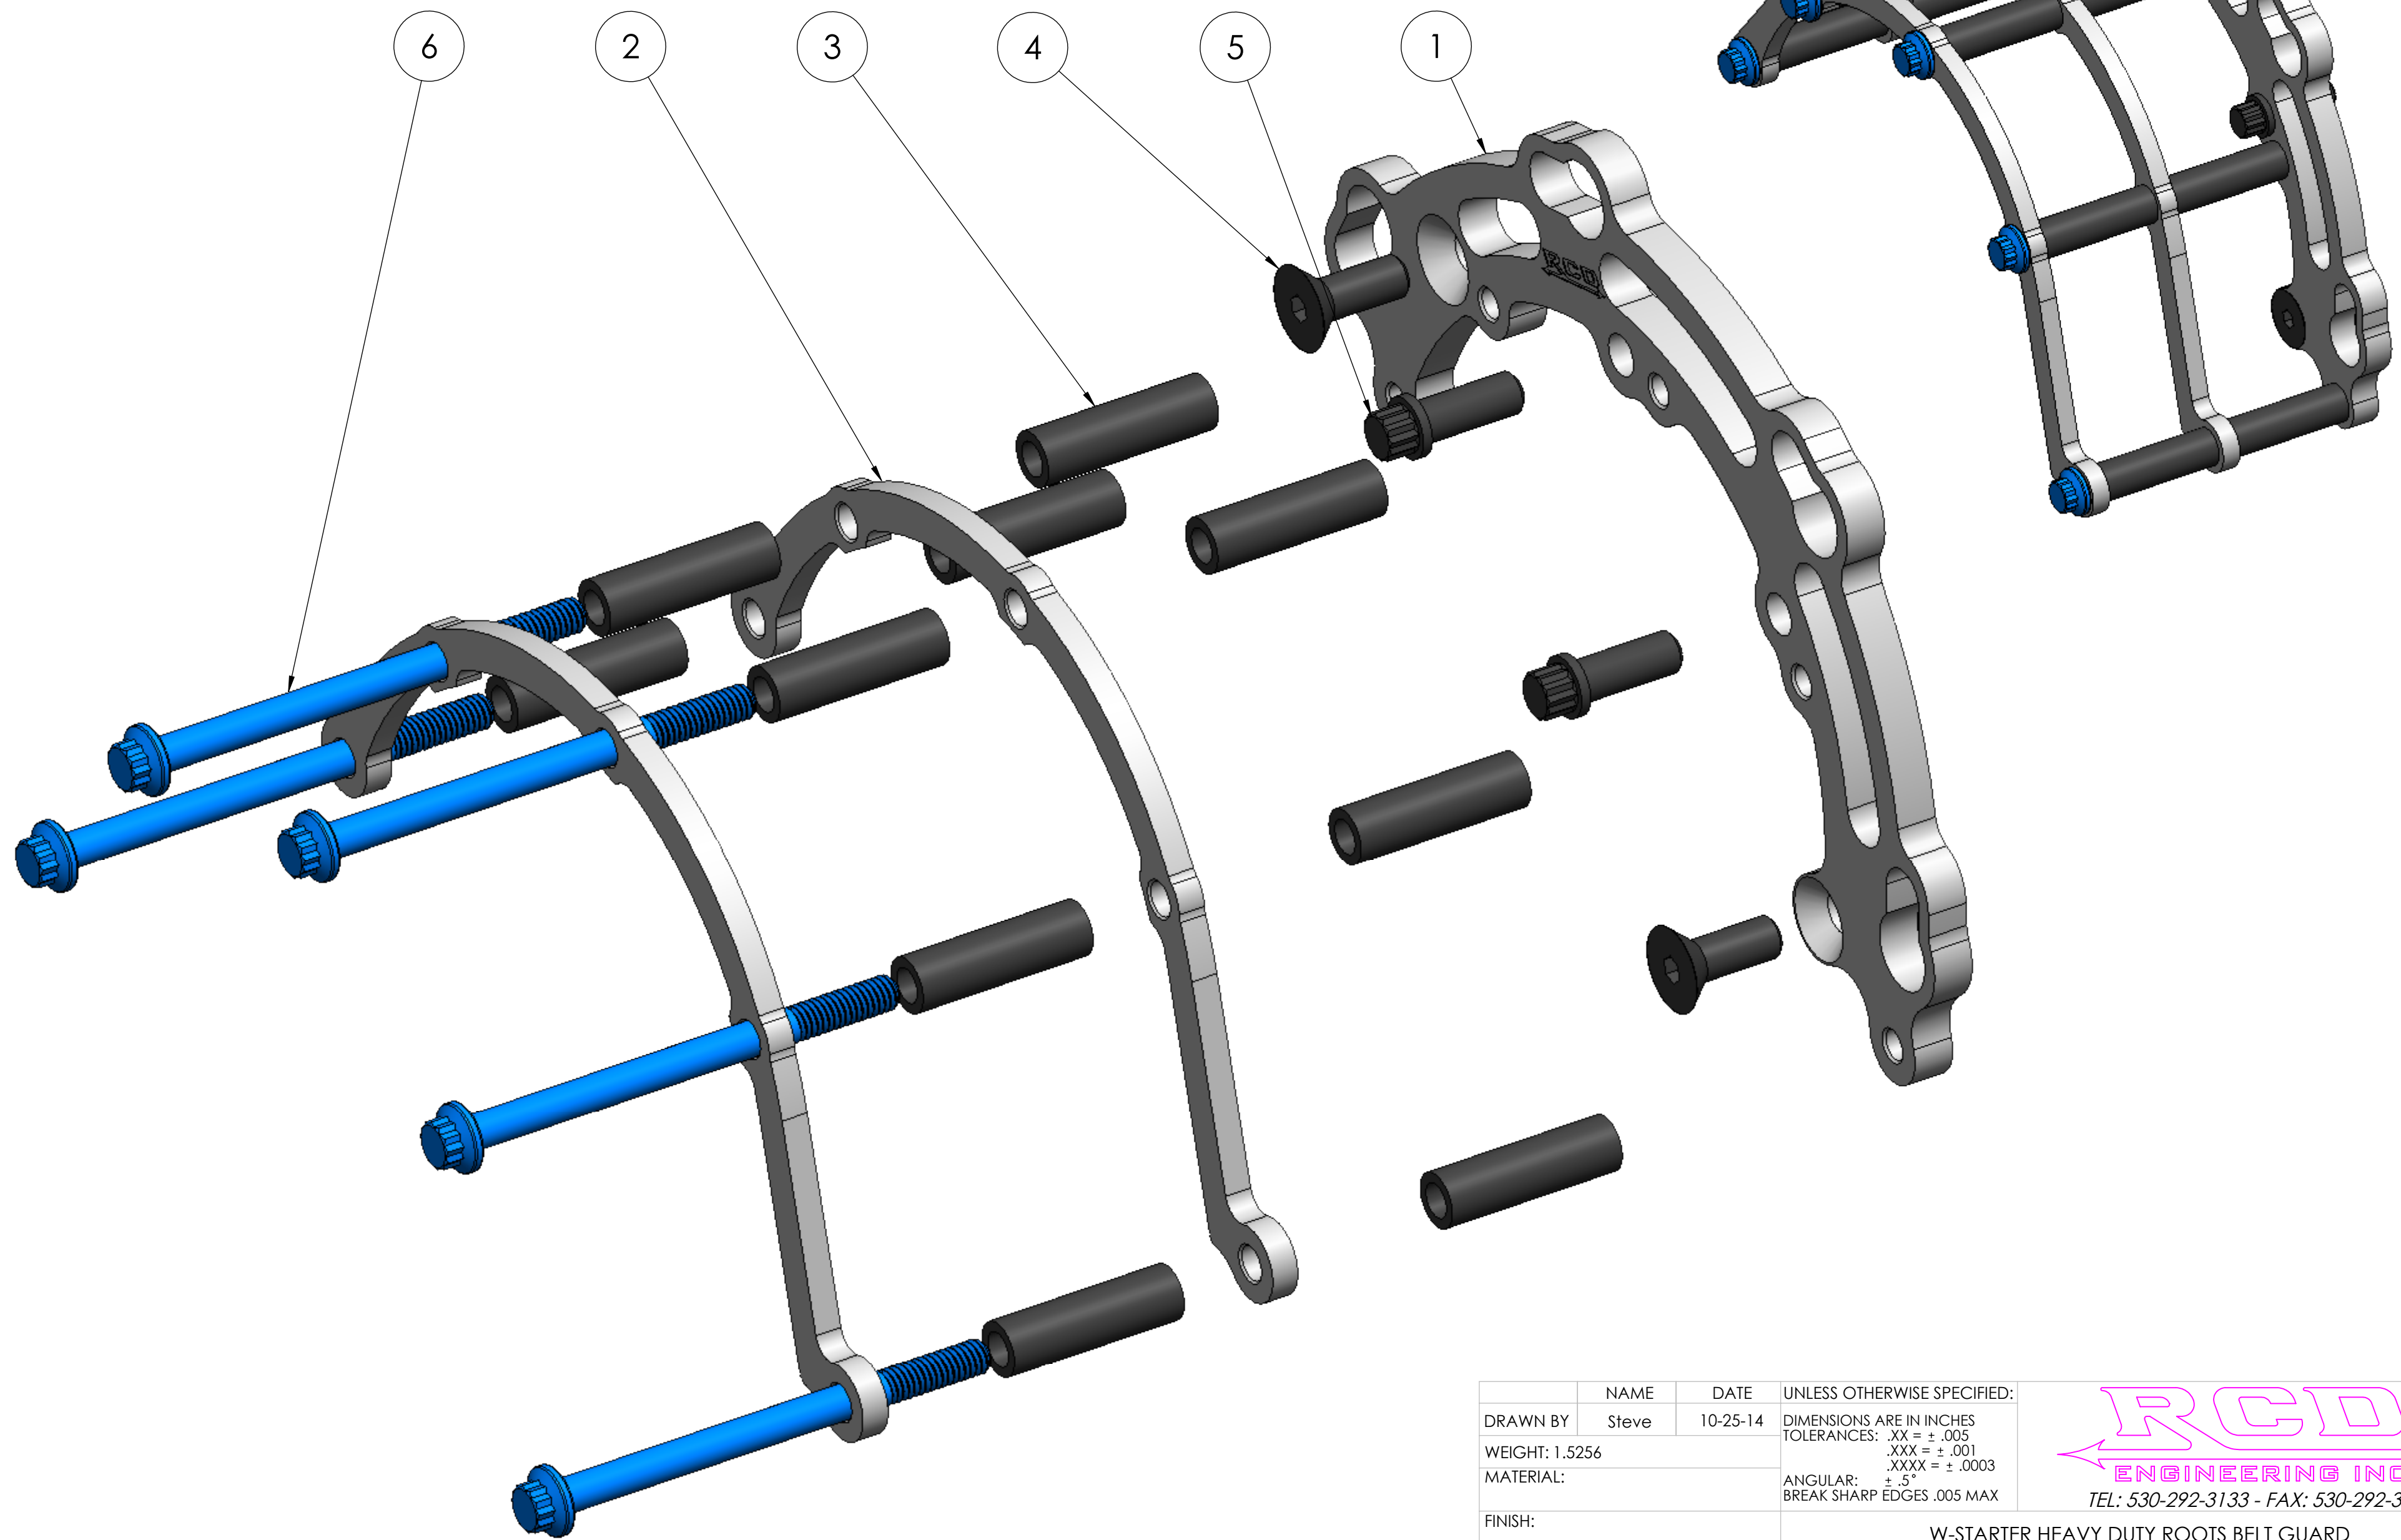

ITEM	PartNo	DESCRIPTION	QTY.
1	103507-06	FACE PLATE HEAVY DUTY ROOTS W-STARTER	1
2	103507-74	FRONT BRACE HD BELT GUARD	2
3	103517-15	SPACER .316 x .50 x 1.688 LONG	10
4	356937-16	FHCS 3/8-16 X 1.00	2
5	356337-16	3/8-16 X 1.0 12PT	2
6	356331-68	BOLT 12 PT .312-18 x 4.25 LONG	5

NAME	DATE	UNLESS OTHERWISE SPECIFIED:	 TEL: 530-292-3133 - FAX: 530-292-3738
DRAWN BY: Steve	10-25-14	DIMENSIONS ARE IN INCHES TOLERANCES: .XX = ± .005 .XXX = ± .001 .XXXX = ± .0003	
WEIGHT: 1.5256		ANGULAR: ± .5°	
MATERIAL:		BREAK SHARP EDGES .005 MAX	
FINISH:	W-STARTER HEAVY DUTY ROOTS BELT GUARD		
HEAT TREAT:	PART. NO. 103507-0002	SIZE C	REV
DWG LOCATION: C:\EngAtSteve\Doc_Control\103507-0002 HEAVY DUTY ROOTS BELT GUARD WITH STARTER\			SCALE: 1:1
DWG FILE: 103507-0002 W-STARTER HEAVY DUTY ROOTS BELT GUARD			SHEET 1 OF 1
MODEL LOCATION: C:\EngAtSteve\Doc_Control\103507-0002 HEAVY DUTY ROOTS BELT GUARD WITH STARTER\			
MODEL FILE: 103507-0002 W-STARTER HEAVY DUTY ROOTS BELT GUARD			