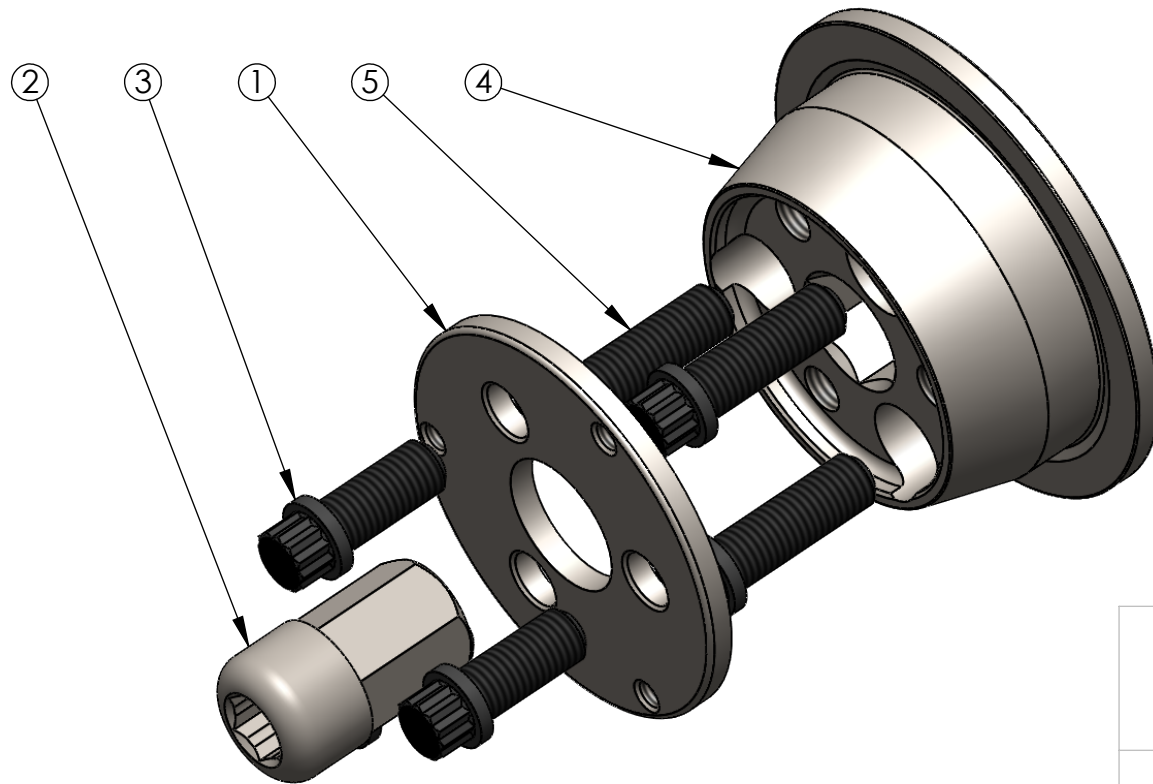

ITEM	PART NO.	DESCRIPTION	QTY.
1	250400-07	WASHER SPROCKET RETAINING	1
2	300209-03	HEX ADPT .50 LONG .625 MALE TO .375 FEMALE	1
3	356231-12	5/16-24 X 0.75 12PT	3
4	250400-09	SBC CAM HUB FOR JESEL	1
5	356331-16	5/16-18 X 1.0 12PT	3

RCD
 ENGINEERING INCORPORATED
 TEL: 530-292-3133 - FAX: 530-292-3738

SBC CAM HUB DRIVE KIT JESEL BELT DRIVE