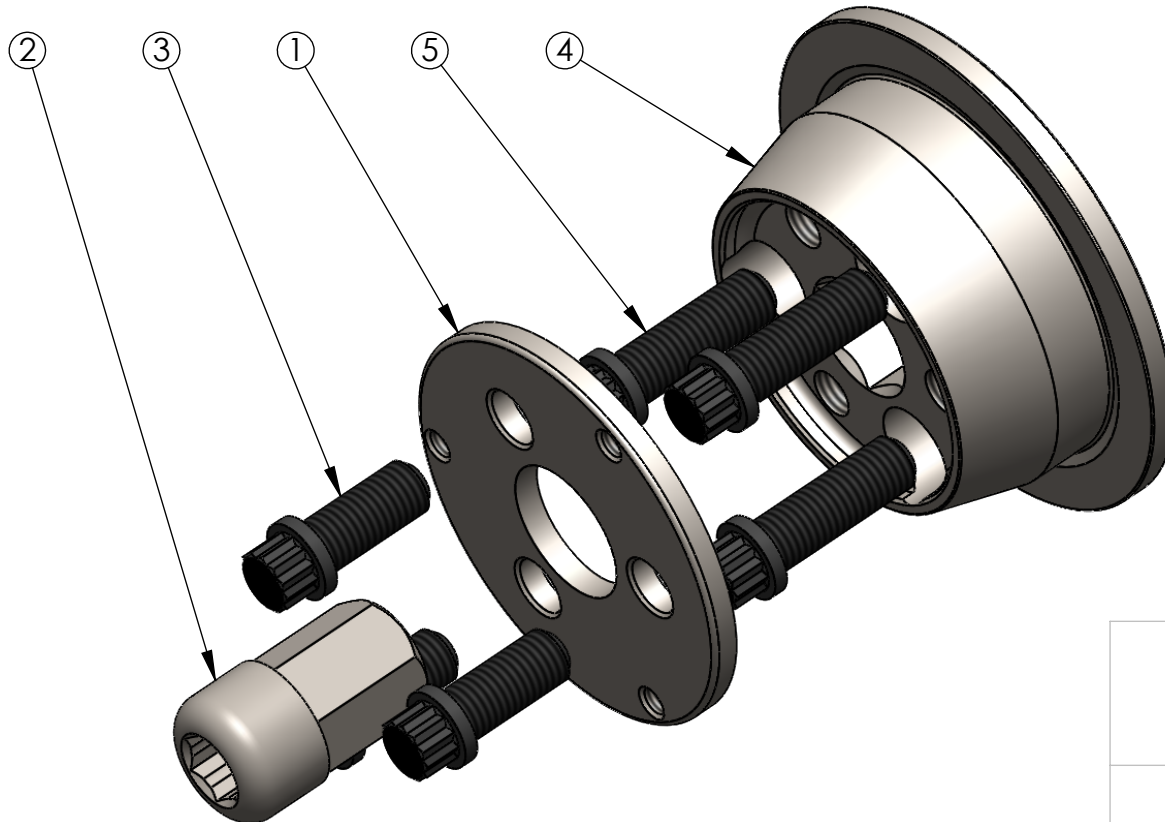

ITEM	PART NO.	DESCRIPTION	QTY.
1	250400-07	WASHER SPROCKET RETAINING	1
2	300209-03	HEX ADPT .50 LONG .625 MALE TO .375 FEMALE	1
3	356231-12	5/16-24 X 0.75 12PT	3
4	250400-11	BBC CAM HUB FOR JESEL	1
5	356331-16	5/16-18 X 1.0 12PT	3

**RCD**  
 ENGINEERING INCORPORATED  
 TEL: 530-292-3133 - FAX: 530-292-3738

BBC CAM HUB DRIVE KIT JESEL BELT DRIVE